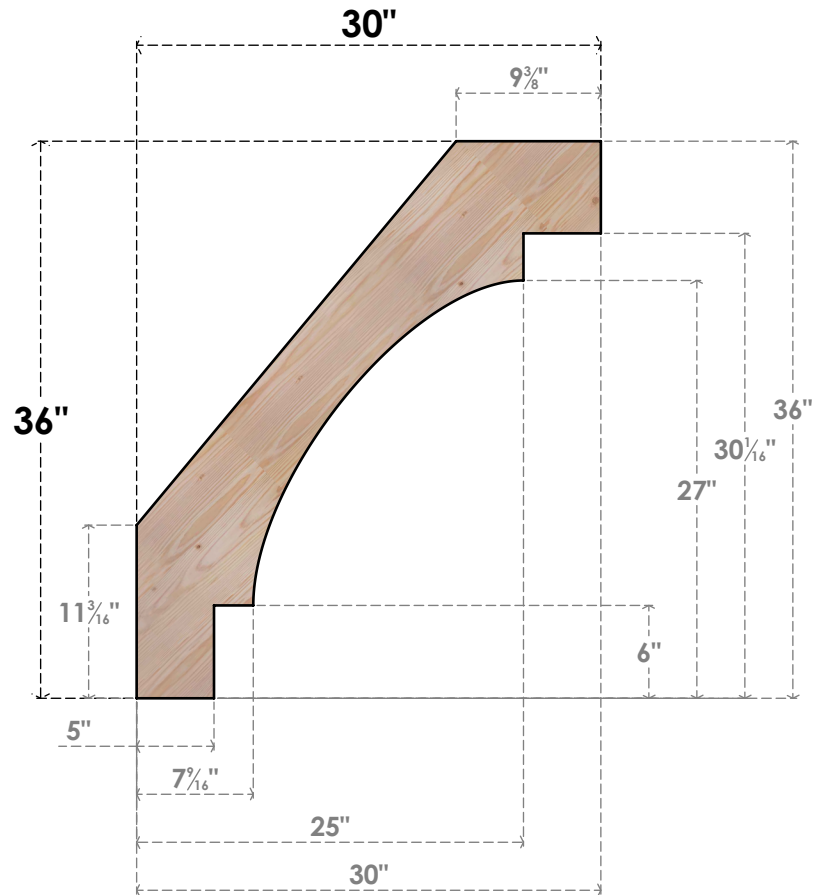

BRC04X30X36MRC00SDF

3 1/2"W X 30"D X 36"H MERCED SMOOTH BRACE, DOUGLAS FIR

SIDE

FRONT

EKENA MILLWORK
 2300 WEST MAIN ST.
 CLARKSVILLE, TX 75426
 TOLL FREE: 866-607-0453
 WWW.EKENAMILLWORK.COM

NOTES

1. INSTALLATION TO BE COMPLETED IN ACCORDANCE WITH MANUFACTURER'S SPECIFICATIONS.
2. DRAWING MAY NOT BE TO SCALE
3. THIS DRAWING IS INTENDED FOR DESIGN AND PLANNING PURPOSES ONLY.
4. ALL INFORMATION CONTAINED HEREIN WAS CURRENT AT THE TIME OF DEVELOPMENT BUT MUST BE REVIEWED AND APPROVED BY THE PRODUCT MANUFACTURER TO BE CONSIDERED ACCURATE.
5. PRODUCTS ARE NOT KILN DRIED. THIS ITEM IS UNIQUE AND WILL CONTAIN THE NATURAL VARIATIONS THAT THE WOOD SPECIES OFFERS. THIS MAY RESULT IN VARIATIONS UP TO 1/4"