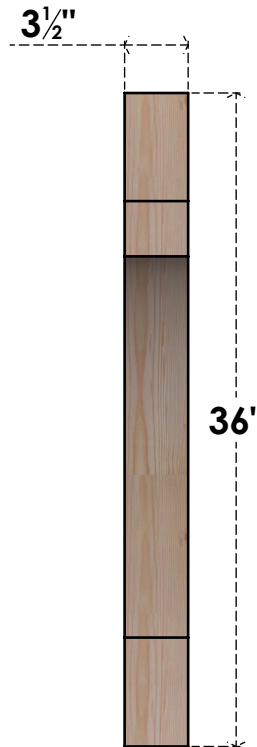

BRC04X30X36MRC00SDF

3 1/2"W X 30"D X 36"H MERCED SMOOTH BRACE, DOUGLAS FIR

SIDE

FRONT

EKENA MILLWORK
 2300 WEST MAIN ST.
 CLARKSVILLE, TX 75426
 TOLL FREE: 866-607-0453
 WWW.EKENAMILLWORK.COM

NOTES

1. INSTALLATION TO BE COMPLETED IN ACCORDANCE WITH MANUFACTURER'S SPECIFICATIONS.
2. DRAWING MAY NOT BE TO SCALE
3. THIS DRAWING IS INTENDED FOR DESIGN AND PLANNING PURPOSES ONLY.
4. ALL INFORMATION CONTAINED HEREIN WAS CURRENT AT THE TIME OF DEVELOPMENT BUT MUST BE REVIEWED AND APPROVED BY THE PRODUCT MANUFACTURER TO BE CONSIDERED ACCURATE.
5. PRODUCTS ARE NOT KILN DRIED. THIS ITEM IS UNIQUE AND WILL CONTAIN THE NATURAL VARIATIONS THAT THE WOOD SPECIES OFFERS. THIS MAY RESULT IN VARIATIONS UP TO 1/4"